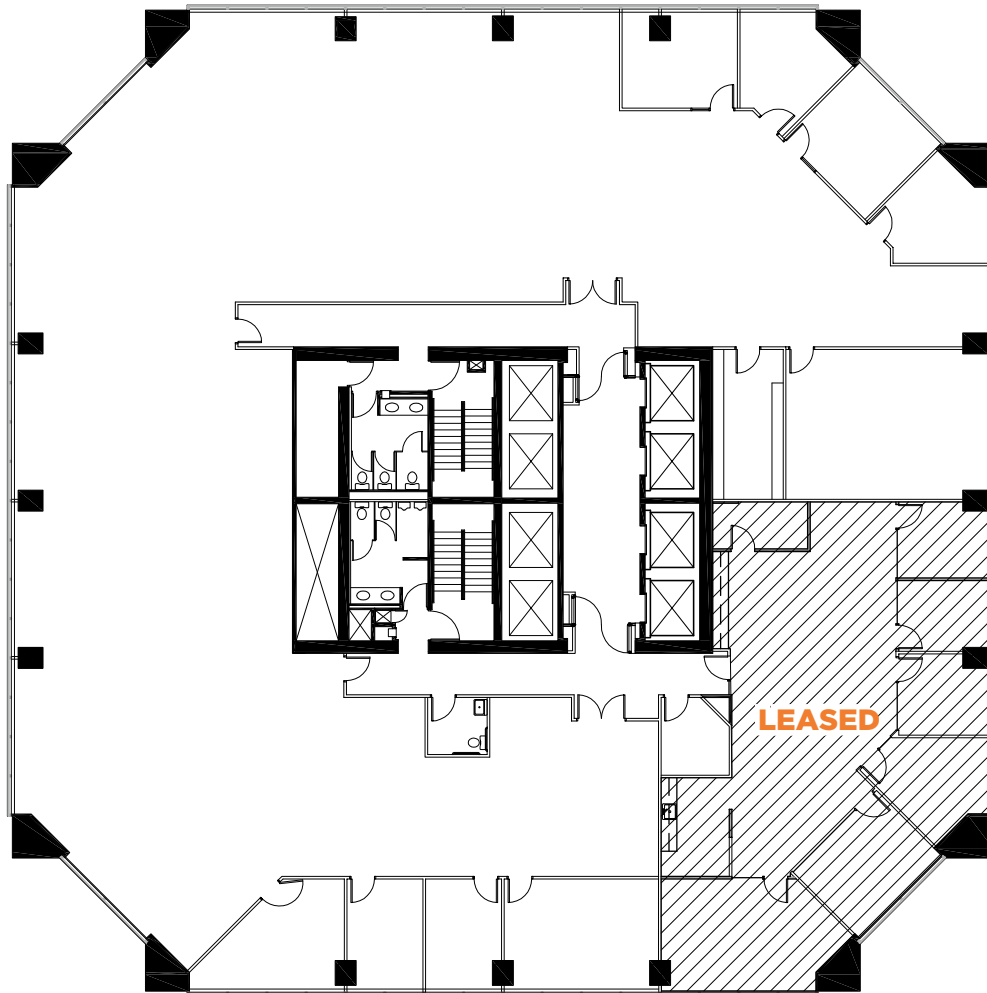

3300

NORTH CENTRAL

3300 N CENTRAL AVENUE | PHOENIX, AZ

SUITE 500: ±11,013 SF

GREG MAYER

Senior Director
greg.mayer@cushwake.com
+1 602 229 5905

JERRY NOBLE

Senior Director
jerry.noble@cushwake.com
+1 602 229 5912