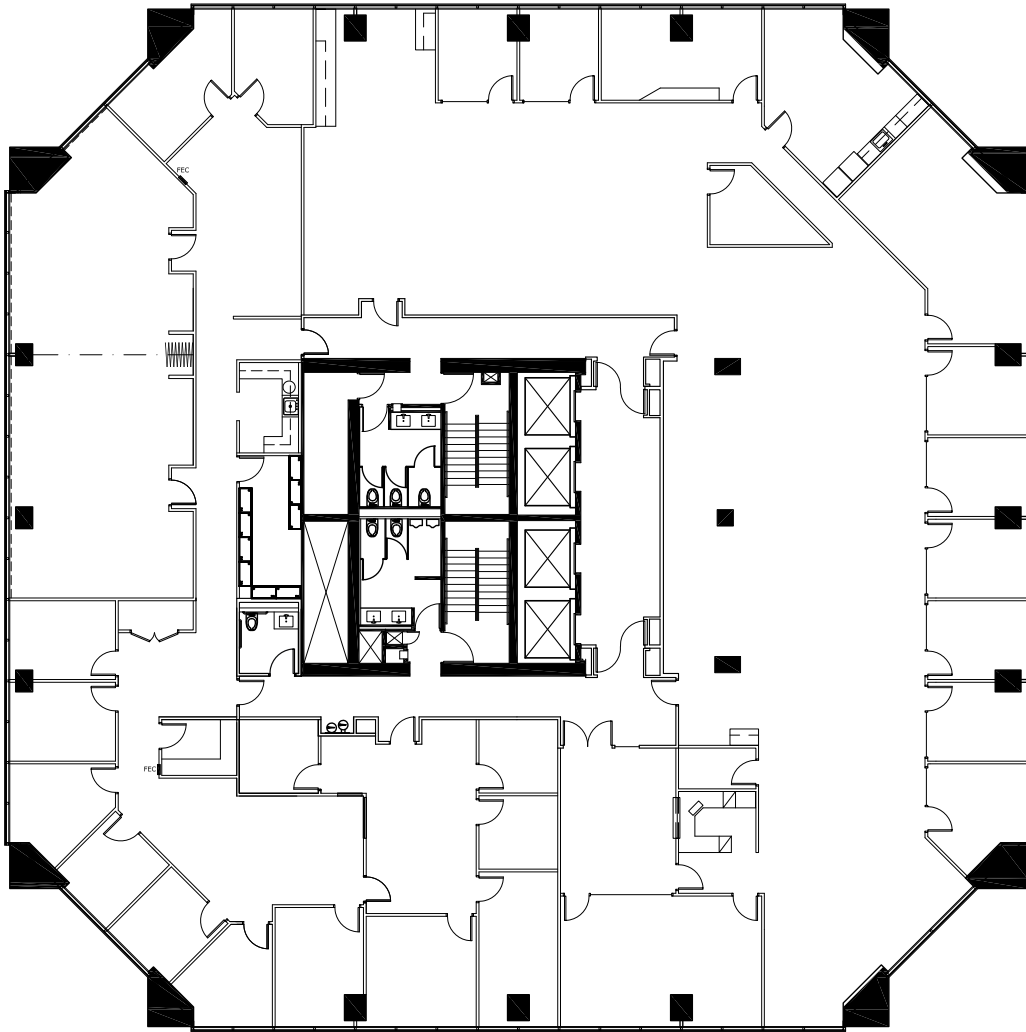

3300

NORTH CENTRAL

3300 N CENTRAL AVENUE | PHOENIX, AZ

SUITE 2220: ±5,758 SF

SUITE 2200: ±8,388 SF

GREG MAYER

Senior Director
greg.mayer@cushwake.com
+1 602 229 5905

KEITH LAMBETH