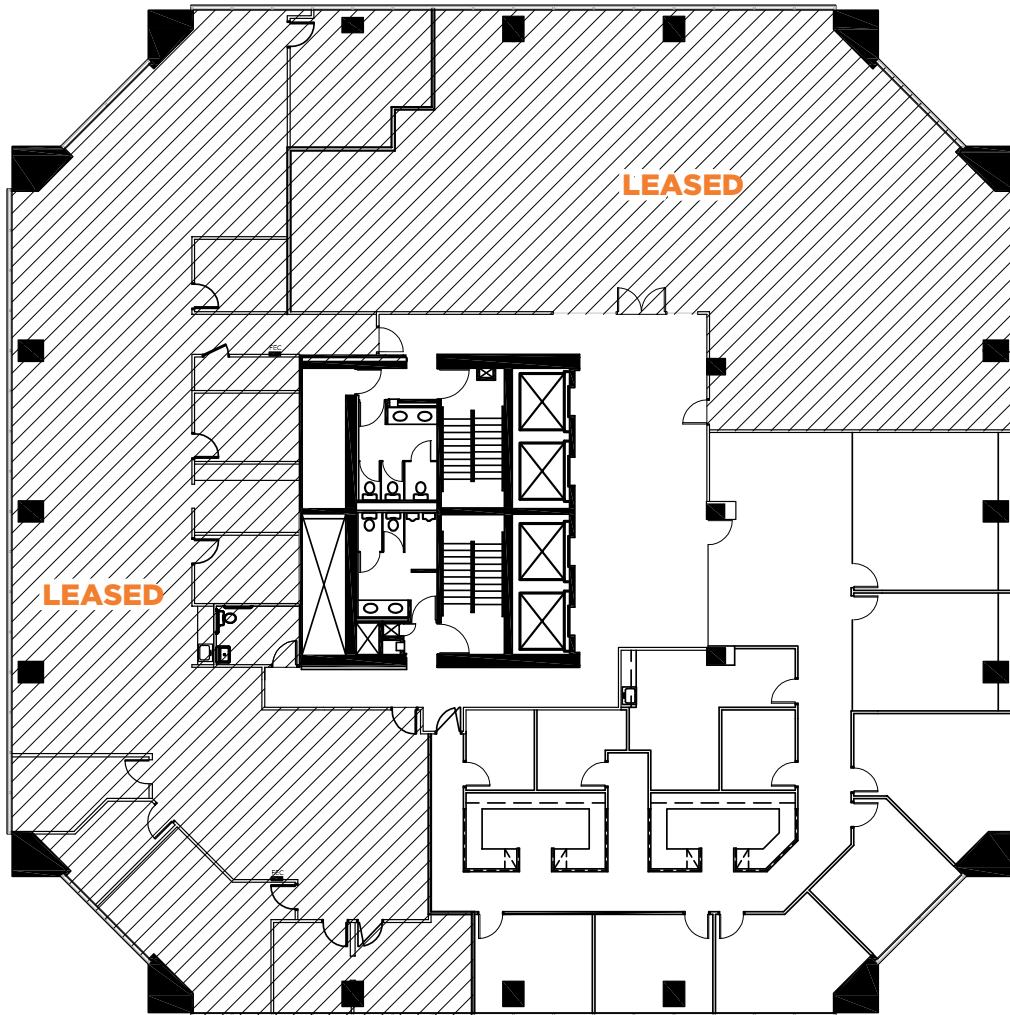

# 3300

## NORTH CENTRAL

3300 N CENTRAL AVENUE | PHOENIX, AZ

SUITE 2000: ±4,354 SF