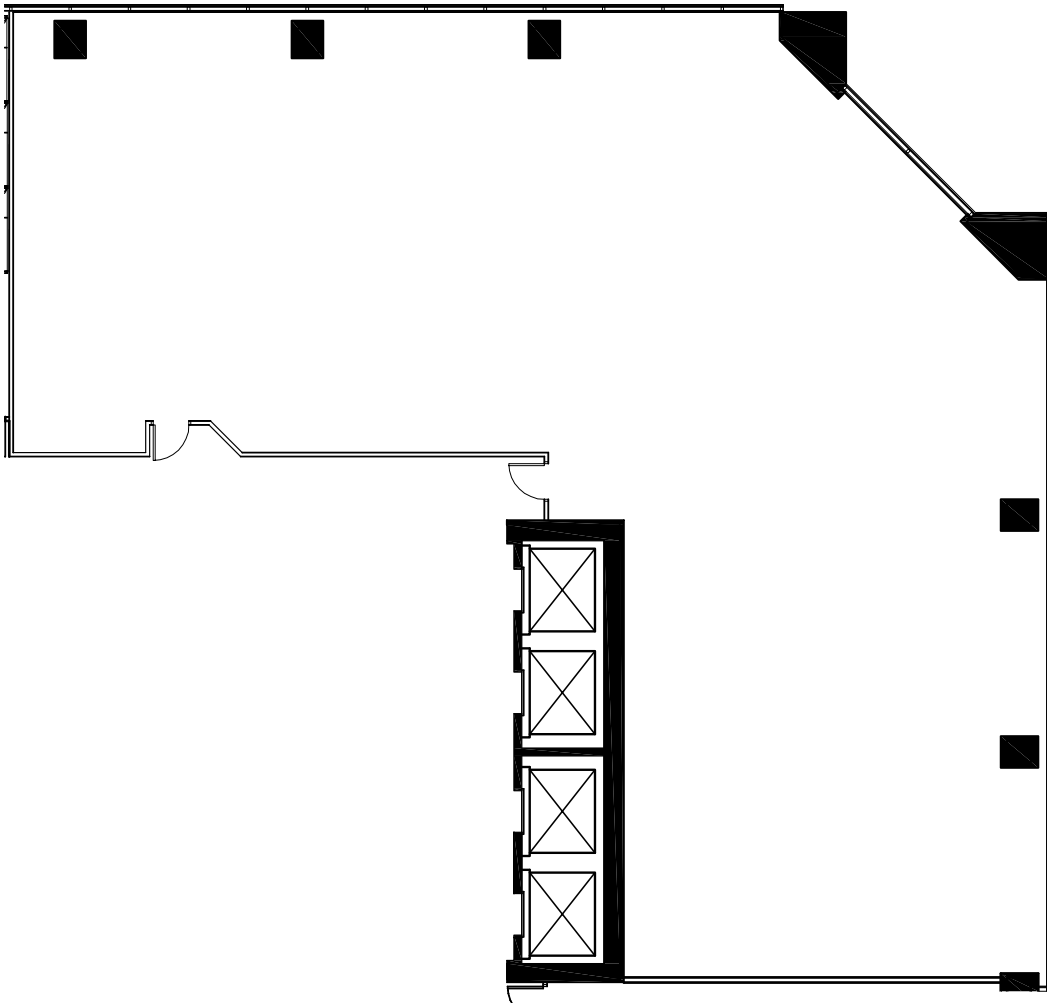

3300

NORTH CENTRAL

3300 N CENTRAL AVENUE | PHOENIX, AZ

SUITE 1510: ±5,263 SF

GREG MAYER

Senior Director
greg.mayer@cushwake.com
+1 602 229 5905

KEITH LAMBETH

Executive Managing Director
keith.lambeth@cushwake.com
+1 602 224 4498