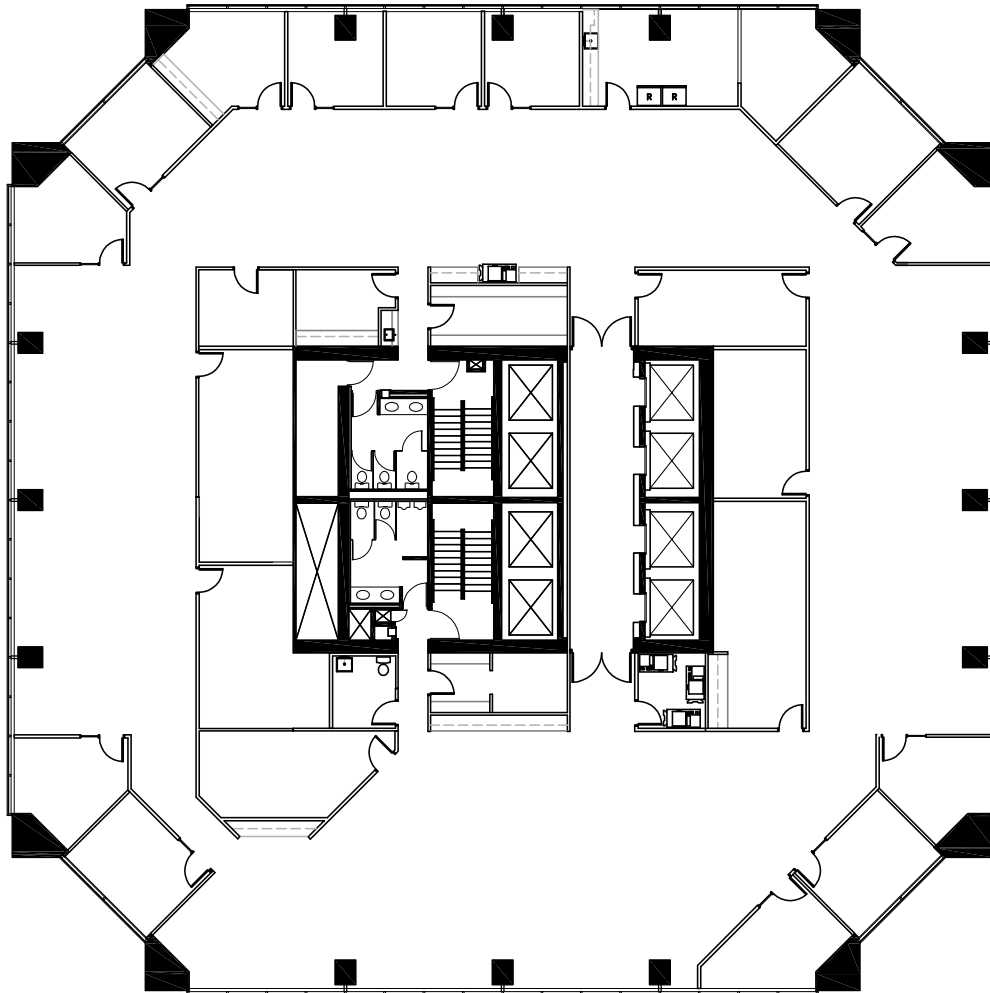

3300

NORTH CENTRAL

3300 N CENTRAL AVENUE | PHOENIX, AZ

4TH FLOOR: ±13,738 SF

GREG MAYER

Senior Director
greg.mayer@cushwake.com
+1 602 229 5905

KEITH LAMBETH

Executive Managing Director
keith.lambeth@cushwake.com
+1 602 224 4498