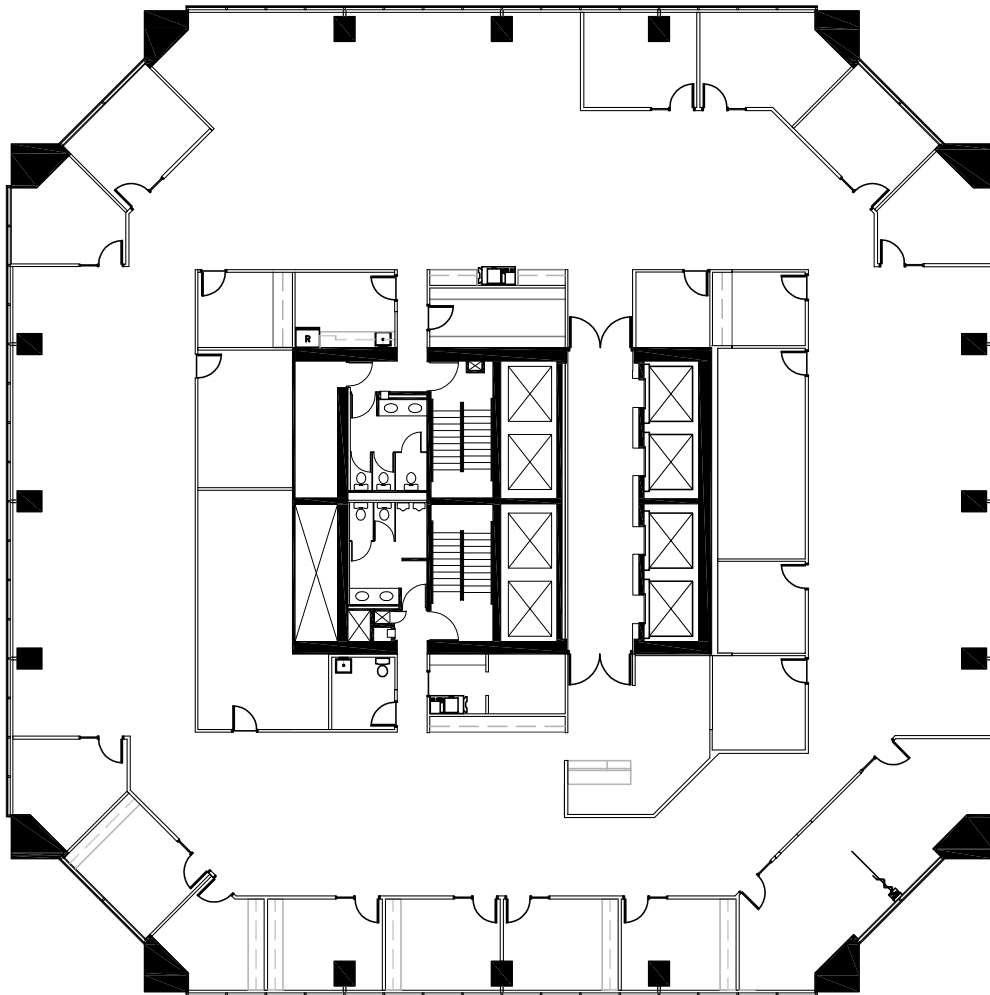

3300

NORTH CENTRAL

3300 N CENTRAL AVENUE | PHOENIX, AZ

3RD FLOOR: ±13,738 SF

GREG MAYER

Senior Director
greg.mayer@cushwake.com
+1 602 229 5905

KEITH LAMBETH

Executive Managing Director
keith.lambeth@cushwake.com
+1 602 224 4498